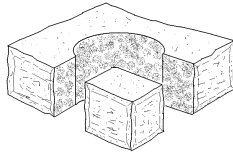

Stack Pillar

The **Gawler Stack Pillar™** system has been designed for ease of construction and especially to blend with the **Gawler Feature Wall™** system or the **Gammon Retaining Wall™** system. All the block heights are the same, in the range, so either walling system can flow on from one another and into the pillars. To create even more interest in your wall design the bevelled edged **Kimberley Retaining Wall™** system is designed in the same dimensions as the **Gammon** so they will once again mix and match, to create quoins on the corners of the wall sections or a base course of bevel edge blocks with a stone face on top for example.

The **Gawler Stack Pillar™** system has several block sizes to allow for most applications. To ensure a natural random pattern, the blocks can easily be rotated or reversed to further enhance the natural stone look. Matching stone faced capping completes the stacking pillar block system.

Block Sizes

500 Pillar Capper

Stack Pillar Block

Stack Pillar Rail End Block

Stack Pillar 3 way Rail Block

Stack Pillar Rail Hole Blocks
150 x 450 x 200

Stack Pillar Rail Corner Hole Blocks

Stack Pillar Mail Box Block with inserts

**Stack Pillar for Mulga fence rails
– complete**

Stack Pillar Mail Box

Stack Pillar with Mulga fence rails

Stack Pillar with wrought iron fence and Gawler feature wall™ block inset

Stack Pillar Arbor / Pergola