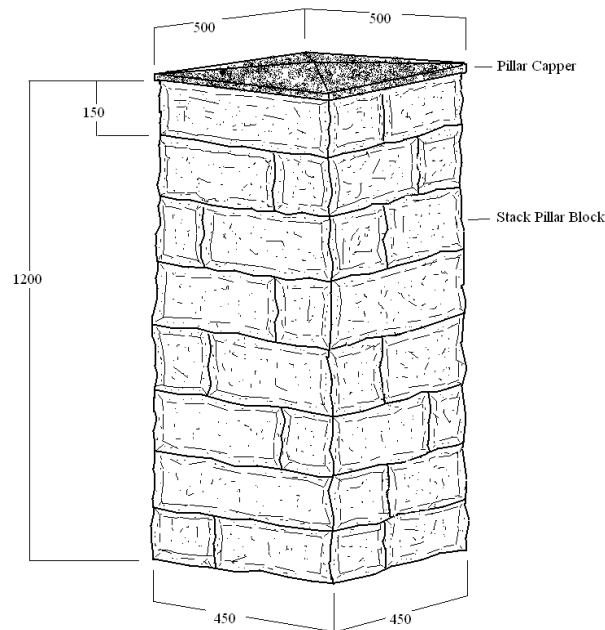

Black Stump®

Pavers and Retaining Blocks

Gawler Stack Stone Pillar System™

The old world charm of hand worked, free standing dry stacked stone as crafted by a stone mason. Random selected, natural stone look blocks in an easy to assemble, high strength concrete block system to create any size pillar required, from mail boxes, fence pillars to verandah or pergola pillars.

Stack Pillar

The **Gawler Stack Pillar™** system has been designed for ease of construction and especially to blend with the **Gawler Feature Wall™** system or the **Gammon Retaining Wall™** system. All the block heights are the same, in the range, so either walling system can flow on from one another and into the pillars. To create even more interest in your wall design the bevelled edged **Kimberley Retaining Wall™** system is designed in the same dimensions as the **Gammon** so they will once again mix and match, to create quoins on the corners of the wall sections or a base course of bevel edge blocks with a stone face on top for example.

The **Gawler Stack Pillar™** system has several block sizes to allow for most applications. To ensure a natural random pattern, the blocks can easily be rotated or reversed to further enhance the natural stone look. Matching stone faced capping completes the stacking pillar block system.

Block Sizes

500 Pillar Capper

Stack Pillar Block

Stack Pillar Rail End Block

Stack Pillar 3 way Rail Block

Stack Pillar Rail Hole Blocks
150 x 450 x 200

Stack Pillar Rail Corner Hole Blocks

Stack Pillar Mail Box Block with inserts