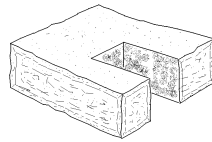

Stack Pillar

The **Gawler Stack Pillar™** system has been designed for ease of construction and especially to blend with the **Gawler Feature Wall™** system or the **Gammon Retaining Wall™** system. All the block heights are the same, in the range, so either walling system can flow on from one another and into the pillars. To create even more interest in your wall design the bevelled edged **Kimberley Retaining Wall™** system is designed in the same dimensions as the **Gammon** so they will once again mix and match, to create quoins on the corners of the wall sections or a base course of bevel edge blocks with a stone face on top for example.

The **Gawler Stack Pillar™** system has several block sizes to allow for most applications. To ensure a natural random pattern, the blocks can easily be rotated or reversed to further enhance the natural stone look. Matching stone faced capping completes the stacking pillar block system.

Block Sizes

500 Pillar Capper

Stack Pillar Block

Stack Pillar Rail End Block

Stack Pillar 3 way Rail Block

Stack Pillar Rail Hole Blocks
150 x 450 x 200

Stack Pillar Rail Corner Hole Blocks

Stack Pillar Mail Box Block with inserts