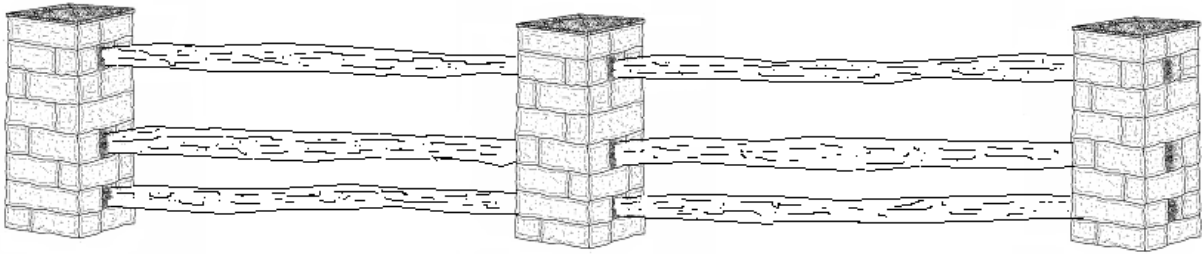

Stack Pillar with Mulga fence rails