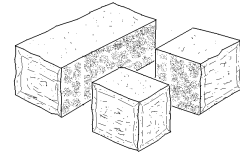

Black Stump®

Pavers and Retaining Blocks

Gawler Stack Stone Pillar System™

The old world charm of hand worked, free standing dry stacked stone as crafted by a stone mason. Random selected, natural stone look blocks in an easy to assemble, high strength concrete block system to create any size pillar required, from mail boxes, fence pillars to verandah or pergola pillars.

The **Gawler Stack Pillar™** system has several block sizes to allow for most applications. To ensure a natural random pattern, the blocks can easily be rotated or reversed to further enhance the natural stone look. Matching stone faced capping completes the stacking pillar block system.

Block Sizes

500 Pillar Capper

Stack Pillar Block

Stack Pillar Rail End Block

Stack Pillar 3 way Rail Block

Stack Pillar Rail Hole Blocks
150 x 450 x 200

Stack Pillar Rail Corner Hole Blocks

Stack Pillar Mail Box Block with inserts

**Stack Pillar for Mulga fence rails
– complete**

Stack Pillar Mail Box

Stack Pillar with Mulga fence rails

Stack Pillar with wrought iron fence and Gawler feature wall™ block inset

Stack Pillar Arbor / Pergola