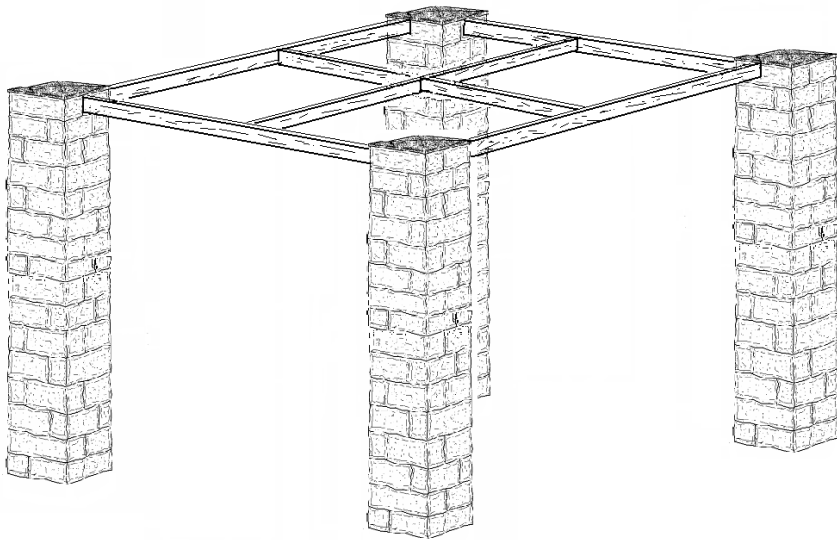

Black Stump®

Pavers and Retaining Blocks

Gawler Stack Stone Pillar System™

The old world charm of hand worked, free standing dry stacked stone as crafted by a stone mason. Random selected, natural stone look blocks in an easy to assemble, high strength concrete block system to create any size pillar required, from mail boxes, fence pillars to verandah or pergola pillars.

Stack Pillar

The **Gawler Stack Pillar™** system has been designed for ease of construction and especially to blend with the **Gawler Feature Wall™** system or the **Gammon Retaining Wall™** system. All the block heights are the same, in the range, so either walling system can flow on from one another and into the pillars. To create even more interest in your wall design the bevelled edged **Kimberley Retaining Wall™** system is designed in the same dimensions as the **Gammon** so they will once again mix and match, to create quoins on the corners of the wall sections or a base course of bevel edge blocks with a stone face on top for example.

The **Gawler Stack Pillar™** system has several block sizes to allow for most applications. To ensure a natural random pattern, the blocks can easily be rotated or reversed to further enhance the natural stone look. Matching stone faced capping completes the stacking pillar block system.

**Stack Pillar for Mulga fence rails
– complete**

Stack Pillar Mail Box

Stack Pillar with Mulga fence rails

Stack Pillar with wrought iron fence and Gawler feature wall™ block inset

Stack Pillar Arbor / Pergola