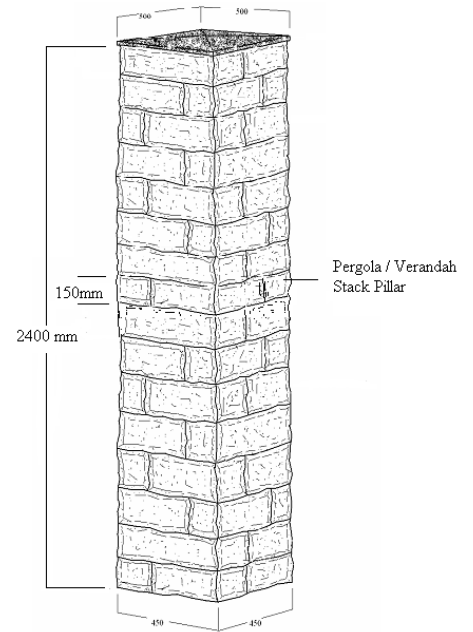

Stack Pillar

The **Gawler Stack Pillar™** system has been designed for ease of construction and especially to blend with the **Gawler Feature Wall™** system or the **Gammon Retaining Wall™** system. All the block heights are the same, in the range, so either walling system can flow on from one another and into the pillars. To create even more interest in your wall design the bevelled edged **Kimberley Retaining Wall™** system is designed in the same dimensions as the **Gammon** so they will once again mix and match, to create quoins on the corners of the wall sections or a base course of bevel edge blocks with a stone face on top for example.

Block Sizes

500 Pillar Capper

Stack Pillar Block

Stack Pillar Rail End Block

Stack Pillar 3 way Rail Block

Stack Pillar Rail Hole Blocks
150 x 450 x 200

Stack Pillar Rail Corner Hole Blocks

Stack Pillar Mail Box Block with inserts

**Stack Pillar for Mulga fence rails
– complete**

Stack Pillar Mail Box

Stack Pillar with Mulga fence rails

Stack Pillar with wrought iron fence and Gawler feature wall™ block inset

Stack Pillar Arbor / Pergola