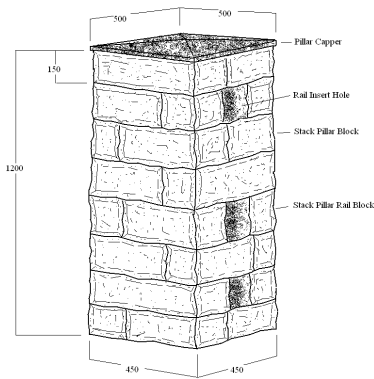

The **Gawler Stack Pillar™** system has several block sizes to allow for most applications. To ensure a natural random pattern, the blocks can easily be rotated or reversed to further enhance the natural stone look. Matching stone faced capping completes the stacking pillar block system.

Block Sizes

500 Pillar Capper

Stack Pillar Block

Stack Pillar Rail End Block

Stack Pillar 3 way Rail Block

Stack Pillar Rail Hole Blocks
150 x 450 x 200

Stack Pillar Rail Corner Hole Blocks

Stack Pillar Mail Box Block with inserts

**Stack Pillar for Mulga fence rails
– complete**

Stack Pillar Mail Box

Stack Pillar with Mulga fence rails

Stack Pillar with wrought iron fence and Gawler feature wall™ block inset

Stack Pillar Arbor / Pergola