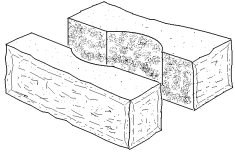

Stack Pillar

The **Gawler Stack Pillar™** system has been designed for ease of construction and especially to blend with the **Gawler Feature Wall™** system or the **Gammon Retaining Wall™** system. All the block heights are the same, in the range, so either walling system can flow on from one another and into the pillars. To create even more interest in your wall design the bevelled edged **Kimberley Retaining Wall™** system is designed in the same dimensions as the **Gammon** so they will once again mix and match, to create quoins on the corners of the wall sections or a base course of bevel edge blocks with a stone face on top for example.

The **Gawler Stack Pillar™** system has several block sizes to allow for most applications. To ensure a natural random pattern, the blocks can easily be rotated or reversed to further enhance the natural stone look. Matching stone faced capping completes the stacking pillar block system.

Block Sizes

500 Pillar Capper

Stack Pillar Block

Stack Pillar Rail End Block

Stack Pillar 3 way Rail Block

Stack Pillar Rail Hole Blocks
150 x 450 x 200

Stack Pillar Rail Corner Hole Blocks

Stack Pillar Mail Box Block with inserts

**Stack Pillar for Mulga fence rails
– complete**

Stack Pillar Mail Box

Stack Pillar with Mulga fence rails

Stack Pillar with wrought iron fence and Gawler feature wall™ block inset

Stack Pillar Arbor / Pergola