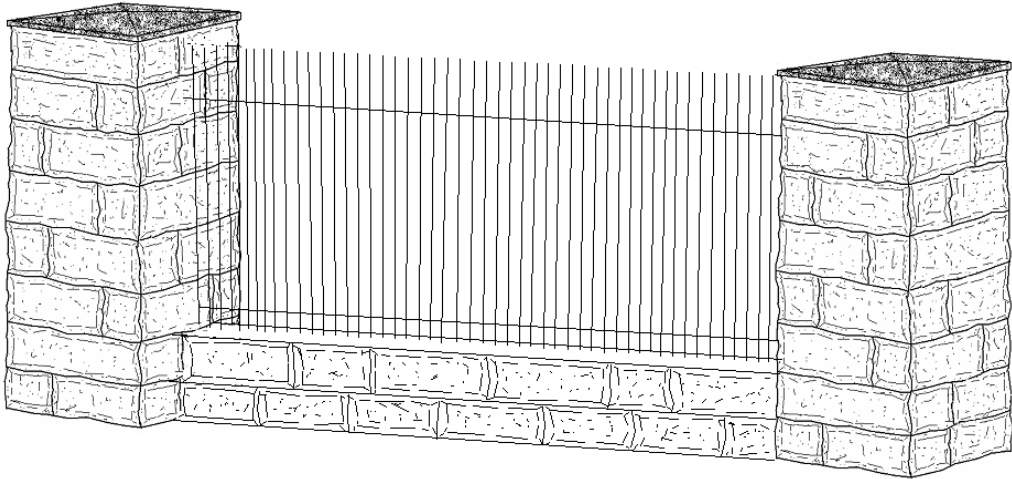

Stack Pillar

The **Gawler Stack Pillar™** system has been designed for ease of construction and especially to blend with the **Gawler Feature Wall™** system or the **Gammon Retaining Wall™** system. All the block heights are the same, in the range, so either walling system can flow on from one another and into the pillars. To create even more interest in your wall design the bevelled edged **Kimberley Retaining Wall™** system is designed in the same dimensions as the **Gammon** so they will once again mix and match, to create quoins on the corners of the wall sections or a base course of bevel edge blocks with a stone face on top for example.

The **Gawler Stack Pillar™** system has several block sizes to allow for most applications. To ensure a natural random pattern, the blocks can easily be rotated or reversed to further enhance the natural stone look. Matching stone faced capping completes the stacking pillar block system.

Block Sizes

500 Pillar Capper

Stack Pillar Block

Stack Pillar Rail End Block

Stack Pillar 3 way Rail Block

Stack Pillar Rail Hole Blocks
150 x 450 x 200

Stack Pillar Rail Corner Hole Blocks

Stack Pillar Mail Box Block with inserts

**Stack Pillar for Mulga fence rails
– complete**

Stack Pillar Mail Box

Stack Pillar with Mulga fence rails

Stack Pillar with wrought iron fence and Gawler feature wall™ block inset

Stack Pillar Arbor / Pergola