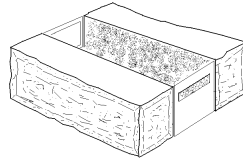

Stack Pillar

The **Gawler Stack Pillar™** system has been designed for ease of construction and especially to blend with the **Gawler Feature Wall™** system or the **Gammon Retaining Wall™** system. All the block heights are the same, in the range, so either walling system can flow on from one another and into the pillars. To create even more interest in your wall design the bevelled edged **Kimberley Retaining Wall™** system is designed in the same dimensions as the **Gammon** so they will once again mix and match, to create quoins on the corners of the wall sections or a base course of bevel edge blocks with a stone face on top for example.

The **Gawler Stack Pillar™** system has several block sizes to allow for most applications. To ensure a natural random pattern, the blocks can easily be rotated or reversed to further enhance the natural stone look. Matching stone faced capping completes the stacking pillar block system.

Block Sizes

500 Pillar Capper

Stack Pillar Block

Stack Pillar Rail End Block

Stack Pillar 3 way Rail Block

Stack Pillar Rail Hole Blocks
150 x 450 x 200

Stack Pillar Rail Corner Hole Blocks

Stack Pillar Mail Box Block with inserts

**Stack Pillar for Mulga fence rails
– complete**

Stack Pillar Mail Box

Stack Pillar with Mulga fence rails

Stack Pillar with wrought iron fence and Gawler feature wall™ block inset

Stack Pillar Arbor / Pergola