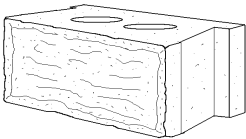

300
150 x 250 x 300