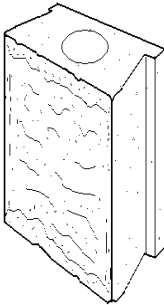

Block Sizes

150
150 x 250 x 150

300
150 x 250 x 300

450
150 x 250 x 450

150V
Vertical
300 x 250 x 150V

300EC
End / Corner Left or Right
150 x 250 x 300C

450EC
End / Corner Left or Right
150 x 250 x 450C

300
Capper
300 x 300 x 40

Step
Block
150 x 440 x 250

Colours:- Basalt, Blue stone, Sand stone, Lime stone, Iron stone, Silt stone, Pink Dolomite, Rose stone

Gammon Walling System™,

Gammon Steps

www.mulgaproducts.com.au