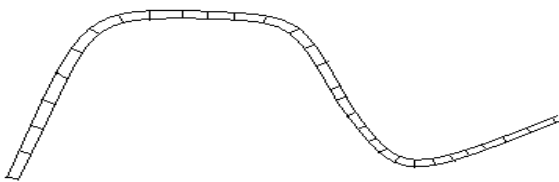

Black *Stump*®

Pavers and Retaining Blocks

Gammon Retaining Wall System™

The old world charm of hand worked dry stacked stone as crafted by a stone mason. Random selected, natural stone look blocks in an easy to assemble, high strength concrete modular block system.

Random Stone Block Pattern

The ***Gammon*** Retaining Wall System™ makes it easy to construct convex or concave curves that will add grace, style and strength to any wall design. Corner and end blocks make it very easy to construct 90° corners which will provide added strength for a more formal wall design.

Note:- straight walls will always be weaker and more prone to falling over than walls with curves and corners

Curved Wall

90° corners

The **Gammon** Retaining Wall System™ has six block sizes to ensure a natural random pattern and with the unique hand cast method there is, about 30 different stone faces to further enhance the natural stone look. Matching stone faced capping and generous step blocks complete the system.

Block Sizes

150
150 x 250 x 150

300
150 x 250 x 300

450
150 x 250 x 450

150V
Vertical
300 x 250 x 150V

300EC
End / Corner Left or Right
150 x 250 x 300C

450EC
End / Corner Left or Right
150 x 250 x 450C

300
Capper
300 x 300 x 40