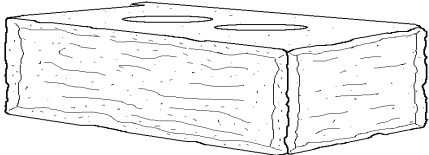

Block Sizes

150
150 x 250 x 150

300
150 x 250 x 300

450
150 x 250 x 450

150V
Vertical
300 x 250 x 150V

300EC
End / Corner Left or Right
150 x 250 x 300C

450EC
End / Corner Left or Right
150 x 250 x 450C

300
Capper
300 x 300 x 40

Step
Block
150 x 440 x 250

Colours:- Basalt, Blue stone, Sand stone, Lime stone, Iron stone, Silt stone, Pink Dolomite, Rose stone

Gammon Walling System™,

Gammon Steps

www.mulgaproducts.com.au