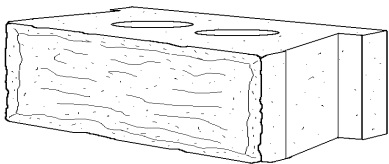

The **Kimberley** Retaining Wall System™ has been designed to integrate with the **Gammon** Retaining Wall System™ so that the blocks can be mixed to create corner quoins or a feature base course to a retaining wall.

Block Sizes

150
150 x 250 x 150

300
150 x 250 x 300

450
150 x 250 x 450

150V
Vertical
300 x 250 x 150V

300EC
End / Corner Left or Right
150 x 250 x 300C

450EC
End / Corner Left or Right
150 x 250 x 450C

300
Capper
300 x 300 x 40