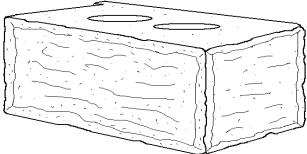

Block Sizes

150
150 x 250 x 150

300
150 x 250 x 300

450
150 x 250 x 450

150V
Vertical
300 x 250 x 150V

300EC
End / Corner Left or Right
150 x 250 x 300C

450EC
End / Corner Left or Right
150 x 250 x 450C

300
Capper
300 x 300 x 40

Step
Block
150 x 440 x 250

Colours:- Basalt, Blue stone, Sand stone, Lime stone, Iron stone, Silt stone, Pink Dolomite, Rose stone

Gammon Walling System™,

Gammon Steps

www.mulgaproducts.com.au