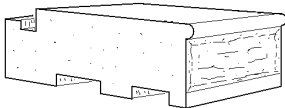

Block Sizes

150
150 x 250 x 150

300
150 x 250 x 300

450
150 x 250 x 450

150V
Vertical
300 x 250 x 150V

300EC
End / Corner Left or Right
150 x 250 x 300C

450EC
End / Corner Left or Right
150 x 250 x 450C

300
Capper
300 x 300 x 40

Step
Block
150 x 440 x 250

Colours:- Basalt, Blue stone, Sand stone, Lime stone, Iron stone, Silt stone, Pink Dolomite, Rose stone

Gammon Walling System™,

Gammon Steps

www.mulgaproducts.com.au